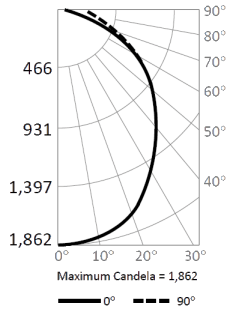

PHOTOMETRICS

VLWA1-B-40L-QT-50K