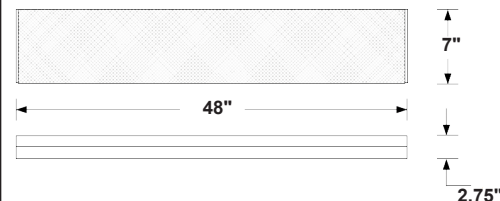

OPTIONS (Factory Installed)

10YR - Ten Year Warranty