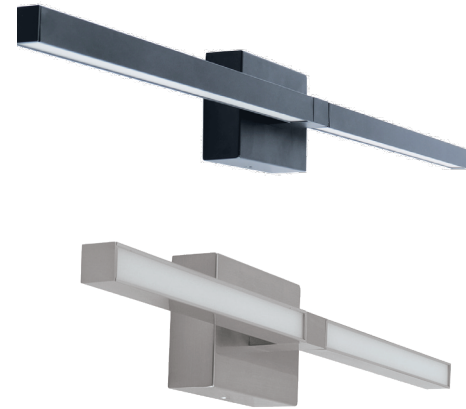

SPECIFICATIONS

MULTIFAMILY

HOUSING

- Die-Cast Aluminum housing
- 180° Rotatable Light Bars
- Available in black, brushed nickel, or brushed brass finishes
- Two 10' adjustable suspension cables
- Pendant mount

CODE COMPLIANCE

- UL Listed for Indoor Locations
- IP20 Rated

WARRANTY

- 5 Year

VS40-W-5CT Rotatable Color Selectable LED Vanity

ORDERING INFORMATION

CATALOG #	Description
VS40-W-20L-120V-5CT-*	24", 20W, 1400 Lumens, 27K/30K/35K/40K/50K
VS40-W-30L-120V-5CT-*	36", 30W, 2100 Lumens, 27K/30K/35K/40K/50K
VS40-W-40L-120V-5CT-*	48", 40W, 2800 Lumens, 27K/30K/35K/40K/50K