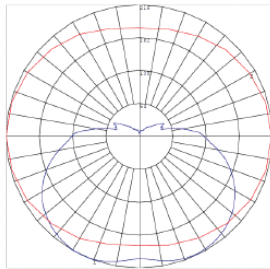

VS40-W-30L-120V-5CT

30W, 4000K, 40'X35' Area, 9' Mounting Height
BUD Rating: B1-U3-G1

VS40-W-40L-120V-5CT

30W, 4000K, 40'X35' Area, 9' Mounting Height
BUD Rating: B1-U3-G1