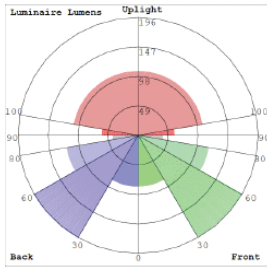

CODE COMPLIANCE

- UL Listed for Indoor Locations
- IP20 Rated

WARRANTY

- 5 Year

VS40-W-5CT Rotatable Color Selectable LED Vanity

ORDERING INFORMATION

CATALOG #	Description
VS40-W-20L-120V-5CT-*	24", 20W, 1400 Lumens, 27K/30K/35K/40K/50K
VS40-W-30L-120V-5CT-*	36", 30W, 2100 Lumens, 27K/30K/35K/40K/50K
VS40-W-40L-120V-5CT-*	48", 40W, 2800 Lumens, 27K/30K/35K/40K/50K

*Specify Finish: **BLK-Black**, **BRN-Brushed Nickel**, **BRB-Brushed Brass**

OPTIONS (Factory Installed)

EM	- Internal Battery Backup
USB	- Ultrasonic BiLevel Dimming

PHOTOMETRICS

VS40-W-20L-120V-5CT

30W, 4000K, 55'X55' Area, 9' Mounting Height
BUD Rating: B1-U3-G1