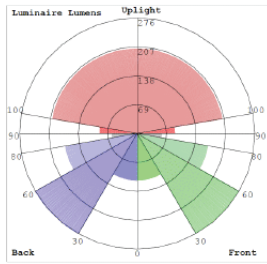

VS40-W-30L-120V-5CT

30W, 4000K, 40'X35' Area, 9' Mounting Height
BUD Rating: B1-U3-G1