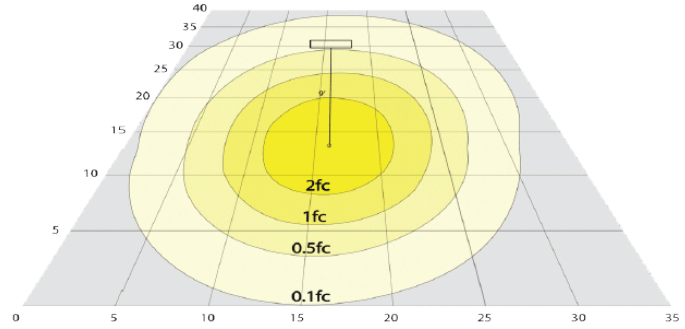

PHOTOMETRICS

VS40-W-20L-120V-5CT

30W, 4000K, 55'X55' Area, 9' Mounting Height
BUD Rating: B1-U3-G1