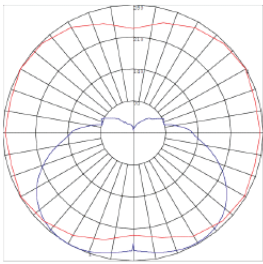

VS40-W-30L-120V-5CT

30W, 4000K, 40'X35' Area, 9' Mounting Height
BUD Rating: B1-U3-G1

VS40-W-40L-120V-5CT

30W, 4000K, 40'X35' Area, 9' Mounting Height
BUD Rating: B1-U3-G1