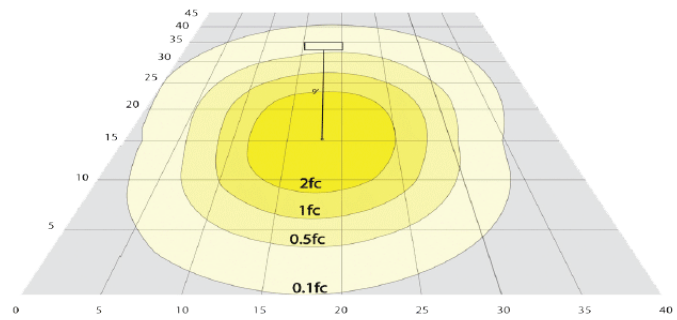

VS40-W-30L-120V-5CT

30W, 4000K, 40'X35' Area, 9' Mounting Height
BUD Rating: B1-U3-G1