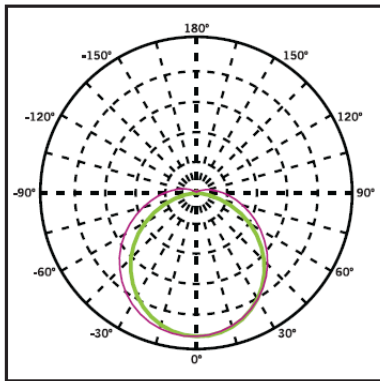

Maximum Candela = 1846.0
Located at Horizontal Angle = 0,
Vertical Angle 0

ORDERING INFORMATION

CATALOG #	Wattage	Lumens	CCT
WA8-K-4X1L-MCT	18W /28W /44W	2628 - 6116 Lumens	35K/40K/50K

OPTIONS (Factory Installed)

MOCS - Microwave Sensor