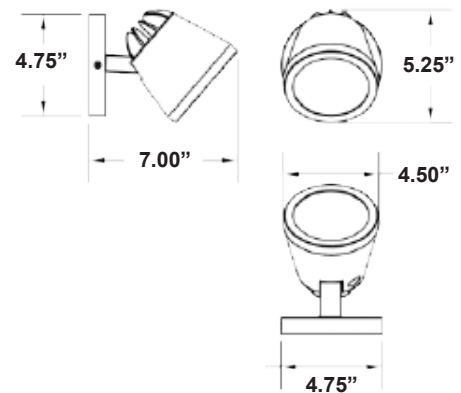

**CODE COMPLIANCE**

- cETLus Listed for Wet Locations

**WARRANTY**

- 5 Year

**WCL1**  
**LED Wall/Ceiling Light**

**ORDERING INFORMATION**

CATALOG#	Description
WCL1-5L-120V-30K	5.5W LED, 500 Lumens, 3000K