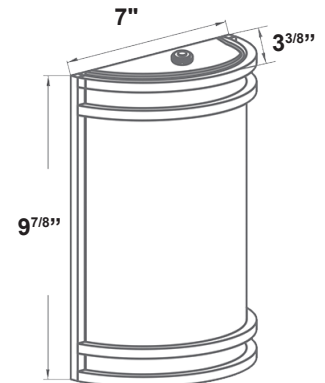

- Acrylic Lens
- 800 Lumens
- 3000K
- CRI > 80

CODE COMPLIANCE

- cETLus Listed for Wet Locations
- Meets UL requirements
- Energy Star Listed

WARRANTY

- 5 Year warranty

WSC15-RP Wall Sconce

ORDERING INFORMATION