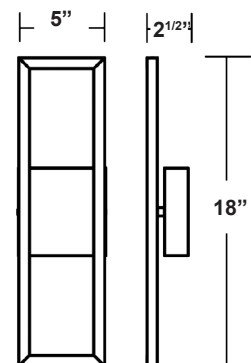

WARRANTY

- 5 Year

**WSC32-AF
LED Wall Sconce**

ORDERING INFORMATION

CATALOG #	Description
WSC32-AF-19L-120V-30K-*	19W, 1060 Lumens, 3000K
*Specify Finish: BLK-Black , GLD-Gold , SAT-Satin Nickel	