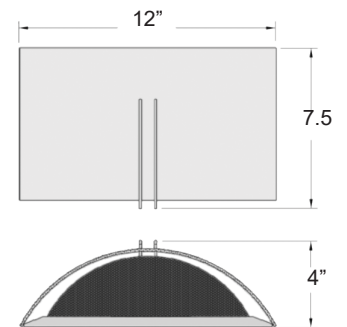

ORDERING INFORMATION

CATALOG #	Lamp	Wattage	Lumens	Voltage
WSC36-16L-120V-30K-*	(1) SSL LED	16W	1650 lms	120V
WSC36-20L-120V-30K-*	(2) E-26 LED	20W	1600 lms	120V

*Specify Finish: **BS**-Brushed Steel, **BK**-Black