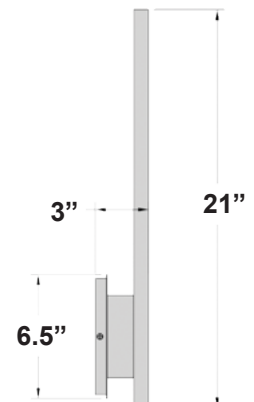

OPTICAL SYSTEM

- (1) 10W LED Lamp included
- 387 Delivered Lumens
- 3000K
- 90 CRI

CODE COMPLIANCE

- cULus Listed for Damp Locations
- Title24 JA8 Compliant

WARRANTY

- 5 Year

WSCL1 LED Wall Sconce

ORDERING INFORMATION

CATALOG #	Description
WSCL1-10L-120V-30K-WH	10W, 387 Lumens, 120V, 3000K, White
WSCL1-10L-120V-30K-BK	10W, 387 Lumens, 120V, 3000K, Black