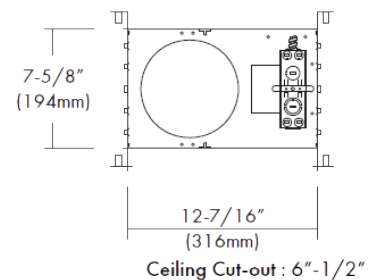

Ordering Example

ARCFK6-TM2-23L-QTD-40K-80-WH-WH