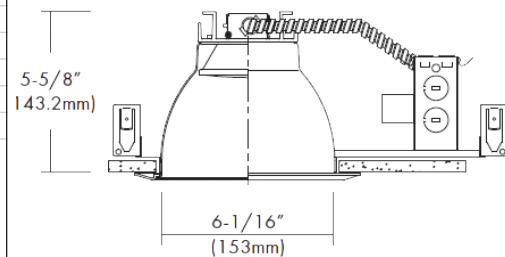

Ordering Example

ARCFK6-TM2-23L-QTD-40K-80-WH-WH