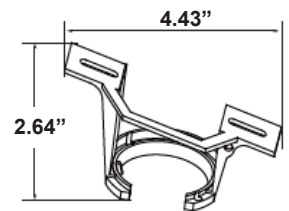

**SPECIFICATIONS**

**MULTI-FAMILY**

**HOUSING**

- Durable steel construction
- Allows for mounting on a sloped/vaulted ceiling up to 45°
- Available in white, brushed nickel, oil rubbed bronze, or black
- Includes 1 hanger bracket and 1 ceiling canopy
- Downrod and hanging ball not included

## CGF-SA1 Slope Adapter

SA1

**ORDERING INFORMATION**

**CATALOG#**

**CGF-SA1\***

*\*Specify Housing: WH-White; BN-Brushed Nickel; OB-Oil Rubbed Bronze; BK-Black*