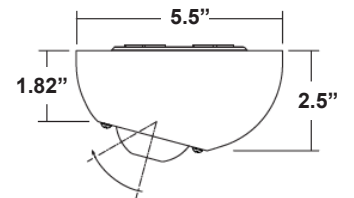

ORDERING INFORMATION

CATALOG#

CGF-SA1*

*Specify Housing: WH-White; BN-Brushed Nickel; OB-Oil Rubbed Bronze; BK-Black