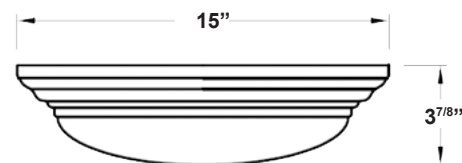

SPECIFICATIONS

MULTI-FAMILY

HOUSING

- Die-formed steel housing
- Polished chrome finish standard; other finished available
- Mounts to ceiling; pendant mounting available

ELECTRICAL

- 120V
- 50/60Hz
- Dimmable down to 5% with wall box dimmers

OPTICAL SYSTEM

- Opal white acrylic lens
- 50,000 hours @ L₇₀
- CRI >80
- Offered in 27K, 30K, 35K, 40K, 50K

CODE COMPLIANCE

- cULus Listed
- RoHS Compliant
- Energy Start Compliant

WARRANTY

- 5 Year

FCMP3
LED Flush Mount