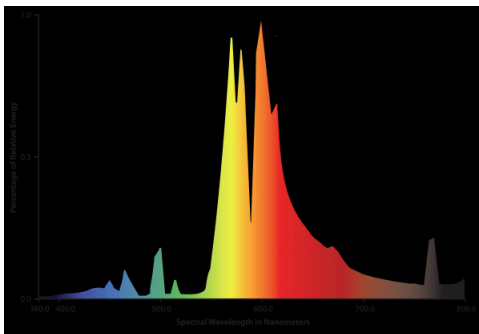

SPECIFICATIONS

GROW LIGHTS

HOUSING

- Lamp Wattage: 1000W
- Operating Voltage: 250V
- Operating Current: 4.7A
- Initial Lumens: 140,000
- Lamp Lumens Per Watt: 140
- Rated Life: 20,000 Hours
- Color Temperature: 2000K
- Color Rendering Index (CRI): 25
- Burning Position: Universal
- Bulb Designation: T10
- Fixture Rating: Open/Closed
- To 90% Warm Up Time: 4 min
- Hot Restart Time: 3-5 min
- ANSI Designation: S52
- Base Designation: K12x30s
- Bulb Diameter: 32 mm (max)
- Max Overall Length (MOL): 323 ± 3 mm (max)
- Light Center Length (LCL): 197 ± 2 mm
- Weight: 1lb
- Max Base Temperature: 250°C
- Max Bulb Temperature: 700°C
- Socket Pulse Rating: ≥5KVA

GRLP1 HPS Double Ended Red Grow Lamp

ORDERING INFORMATION

CATALOG #

GRLP1