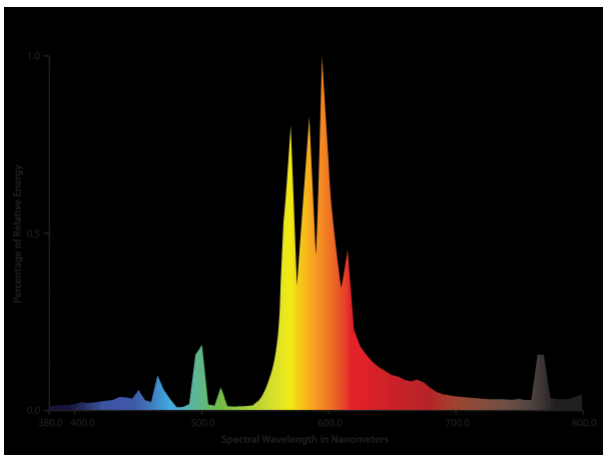

SPECIFICATIONS

GROW LIGHTS

FEATURES

- Lamp Wattage: 1000W
- Operating Voltage: 250V
- Strike Voltage: 3 - 5KV
- Operating Current: 4.7A
- Initial Lumens: 127,000
- Lamp Lumens Per Watt: 127
- Color Temperature (CCT): 2000K
- Rated Life: 20,000 Hours
- Color Rendering Index (CRI): 22
- Burning Position: Universal
- Bulb Designation: ED37
- Fixture Rating: Open/Enclosed
- To 90% Warm Up Time: 5 min
- Hot Restart Time: 1-2 min
- Base Designation: E39
- Bulb Diameter: 121 mm (max)
- Max Overall Length (MOL): 292 mm (max)
- Light Center Length (LCL): 190 ± 5 mm
- Effective Arc Length: 180 mm
- Max Base Temperature: 210°C
- Max Bulb Temperature: 400°C
- Socket Pulse Rating (KV): ≥5KVA
- Socket Style: MOGUL
- Weight: 1lb

GRLP2 HPS Double Arc Red Grow Lamp

ORDERING INFORMATION

CATALOG #

GRLP2