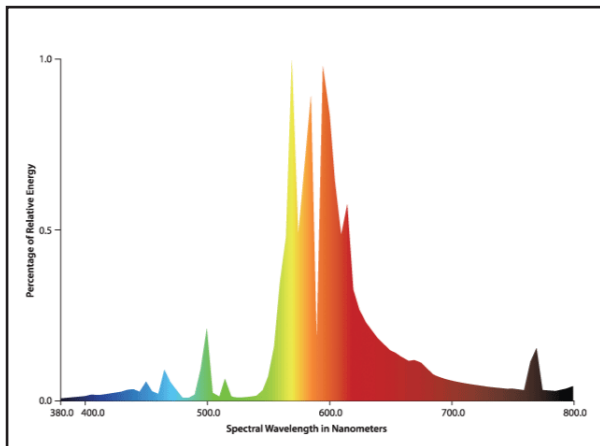

ORDERING INFORMATION

CATALOG #

GRLP3