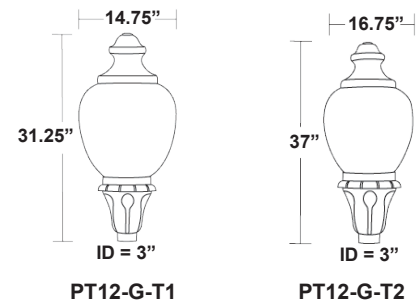

PT12-G-T1

PT12-G-T2