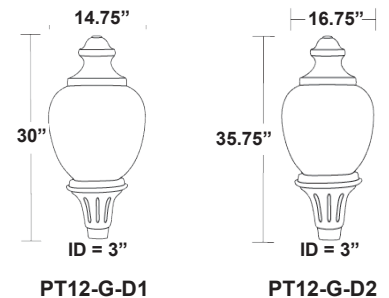

PT12-G-D1

PT12-G-D2