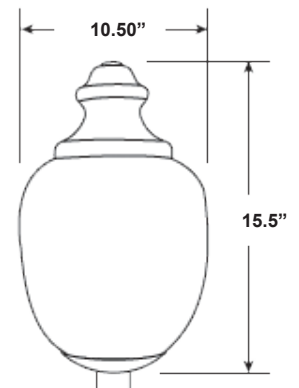

SPECIFICATIONS

MULTI-FAMILY

HOUSING

- Available in LED, Incandescent, and GU24
- Fade and rust resistant
- Fits most 3" diameter posts

ELECTRICAL

- 120V
- Operating Temperature: -40°C (-40°F) - 40°C (104°F)
- Dimmable Driver standard (LED)

OPTICAL SYSTEM

- Thermal Protection
- 50,000 Hours @ L₇₀

CODE COMPLIANCE

- cULus Listed for Wet Locations
- Made in USA
- RoHS Compliant

WARRANTY

- 5 Year

PT7-G LED Post Top

ORDERING INFORMATION

CATALOG #	Wattage	Lumens
PT7-G-1-13L-120V-30K-*#	13W	1140 Lumens
PT7-G-2-13L-120V-30K-*#	13W	1140 Lumens
PT7-G-1-13L-120V-40K-*#	13W	1280 Lumens
PT7-G-2-13L-120V-40K-*#	13W	1280 Lumens
PT7-G-1-14L-120V-30K-*#	14W	1430 Lumens
PT7-G-2-14L-120V-30K-*#	14W	1430 Lumens
PT7-G-1-14L-120V-40K-*#	14W	1500 Lumens
PT7-G-2-14L-120V-40K-*#	14W	1500 Lumens
PT7-G-1-22L-120V-30K-*#	22W	1950 Lumens
PT7-G-2-22L-120V-30K-*#	22W	1950 Lumens
PT7-G-1-22L-120V-40K-*#	22W	2130 Lumens
PT7-G-2-22L-120V-40K-*#	22W	2130 Lumens
PT7-G-1-150W-120V-*#	Medium Base, 150W Max	
PT7-G-2-150W-120V-*#	Medium Base, 150W Max	
PT7-G-1-13W-120V-*#	13W GU24 Base	
PT7-G-2-13W-120V-*#	13W GU24 Base	
PT7-G-1-18W-120V-*#	18W GU24 Base	
PT7-G-2-18W-120V-*#	18W GU24 Base	
PT7-G-1-27W-120V-*#	27W GU24 Base	
PT7-G-2-27W-120V-*#	27W GU24 Base	

*Specify Diffuser: **CAL**-Clear Acrylic; **CPL**-Clear Polycarbonate; **WHP**-White Polyethylene
#Specify Housing: **WH**-White; **BL**-Black

ACCESSORIES (Order Separately, Ships on Side)

A1930K	-	A19 Lamp, 3000K (used with 50W model)
A1940K	-	A19 Lamp, 4000K (used with 50W model)
CFL24K	-	CFL Lamp, 2700K (used with 13W, 18W, 27W models)

PT7-G-1