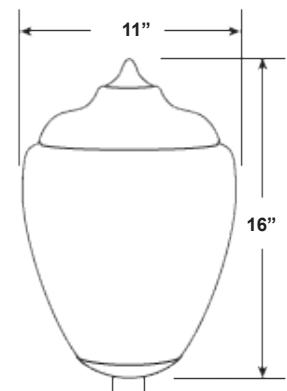

SPECIFICATIONS

MULTI-FAMILY

HOUSING

- Available in LED, Incandescent, and GU24
- Fade and rust resistant
- Fits most 3" diameter posts

ELECTRICAL

- 120V
- Operating Temperature: -40°C (-40°F) - 40°C (104°F)
- Dimmable Driver standard (LED)

OPTICAL SYSTEM

- Thermal Protection
- 50,000 Hours @ L₇₀

CODE COMPLIANCE

- cULus Listed for Wet Locations
- Made in USA
- RoHS Compliant

WARRANTY

- 5 Year

PT7-G LED Post Top

ORDERING INFORMATION

CATALOG #	Wattage	Lumens
PT7-G-1-13L-120V-30K-*#	13W	1140 Lumens
PT7-G-2-13L-120V-30K-*#	13W	1140 Lumens
PT7-G-1-13L-120V-40K-*#	13W	1280 Lumens
PT7-G-2-13L-120V-40K-*#	13W	1280 Lumens
PT7-G-1-14L-120V-30K-*#	14W	1430 Lumens
PT7-G-2-14L-120V-30K-*#	14W	1430 Lumens
PT7-G-1-14L-120V-40K-*#	14W	1500 Lumens
PT7-G-2-14L-120V-40K-*#	14W	1500 Lumens
PT7-G-1-22L-120V-30K-*#	22W	1950 Lumens
PT7-G-2-22L-120V-30K-*#	22W	1950 Lumens
PT7-G-1-22L-120V-40K-*#	22W	2130 Lumens
PT7-G-2-22L-120V-40K-*#	22W	2130 Lumens
PT7-G-1-150W-120V-*#	Medium Base, 150W Max	
PT7-G-2-150W-120V-*#	Medium Base, 150W Max	
PT7-G-1-13W-120V-*#	13W GU24 Base	
PT7-G-2-13W-120V-*#	13W GU24 Base	
PT7-G-1-18W-120V-*#	18W GU24 Base	
PT7-G-2-18W-120V-*#	18W GU24 Base	
PT7-G-1-27W-120V-*#	27W GU24 Base	
PT7-G-2-27W-120V-*#	27W GU24 Base	

*Specify Diffuser: **CAL**-Clear Acrylic; **CPL**-Clear Polycarbonate; **WHP**-White Polyethylene
#Specify Housing: **WH**-White; **BL**-Black

ACCESSORIES (Order Separately, Ships on Side)

A1930K	-	A19 Lamp, 3000K (used with 50W model)
A1940K	-	A19 Lamp, 4000K (used with 50W model)
CFL24K	-	CFL Lamp, 2700K (used with 13W, 18W, 27W models)

PT7-G-2