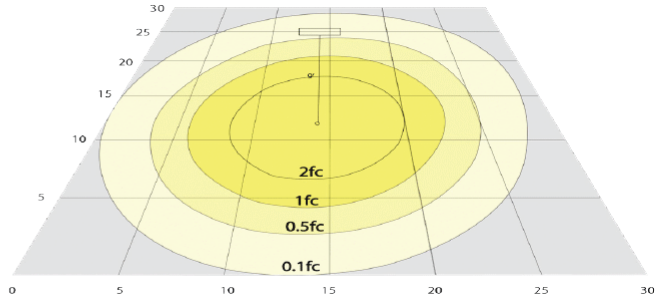

PHOTOMETRICS

RCAN4-W-10L-120V-5CT
 30' X 30' Area, 9' Mounting Height
 BUD Rating: B1-U2-G0

Compatible Dimmer List

MODEL NO.	BRAND	MODEL NO.	BRAND
SDM3/1000/WHTTE 1000W	AH	D-600R-IV 600W	LUTRON
SDM/600/WHTTE 600W	AH	DV-603PH-WH 600W	LUTRON
LUXDM600-12 600W	ALMOND	S-603PH-WH 600W	LUTRON
18024 600W	GE	AY-600P-WH	LUTRON
6683 600W	LEVITON	AYCL-153PH	LUTRON
6631-LA 600W	LEVITON	SELV-300P-WH	LUTRON
LIGHT ALMOND NO.6672 600W	LEVITON	DV-600P-WH	LUTRON
603-6631-A 600W	LEVITON	SCL-153PH-WH	LUTRON
6631-A 600W	LEVITON	DV-603P600W	LUTRON
White/Lvory/Light Almond IPI10-1LZ 600W	LEVITON	MACL-153MH-WH	LUTRON
6683 600W	LEVITON	S-600 600W	LUTRON
6631-LA 600W	LEVITON	DVCL-253PH	LUTRON
LIGHT ALMOND NO.6672 600W	LEVITON	DV-603PH-WH 600W	LUTRON
603-6631-A 600W	LEVITON	MSCL-OP153MH-WH	LUTRON
6631-A 600W	LEVITON	DV-600PH-WH 600W	LUTRON
White/Lvory/Light Almond IPI10-1LZ 600W	LEVITON	MACL-153MLH-WH	LUTRON
S-600-IV 600W	LUTRON	S-603PGH-WH 600W	LUTRON
S-600-AL 600W	LUTRON	S-10PH 1000W	LUTRON
SCL-153P-WH 600W	LUTRON	D-600RH-DK 600W	LUTRON
D-600R-WH 600W	LUTRON	TG-600PH-WH 600W	LUTRON