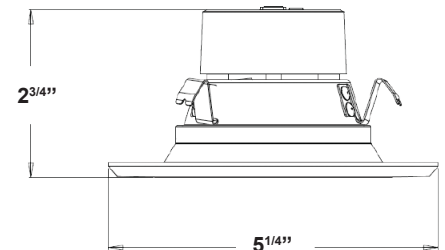

ACCESSORIES (Order Separately)

RCAN4-W-BLB	- Black Baffle Trim
RCAN4-W-BNB	- Brushed Nickel Baffle Trim
RCAN4-W-ORB	- Oil Rubbed Bronze Baffle Trim
RCAN4-W-WHB	- White Baffle Trim
RCAN4-W-BNS	- Brushed Nickel Smooth Trim