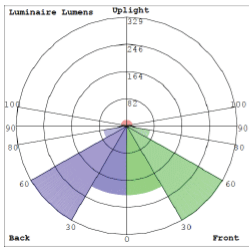

PHOTOMETRICS

RCAN4-W-10L-120V-5CT
 30' X 30' Area, 9' Mounting Height
 BUD Rating: B1-U2-G0

Compatible Dimmer List

MODEL NO.	BRAND	MODEL NO.	BRAND
SDM3/1000/WHTTE 1000W	AH	D-600R-IV 600W	LUTRON
SDM/600/WHTTE 600W	AH	DV-603PH-WH 600W	LUTRON
LUXDM600-12 600W	ALMOND	S-603PH-WH 600W	LUTRON
18024 600W	GE	AY-600P-WH	LUTRON
6683 600W	LEVITON	AYCL-153PH	LUTRON
6631-LA 600W	LEVITON	SELV-300P-WH	LUTRON
LIGHT ALMOND NO.6672 600W	LEVITON	DV-600P-WH	LUTRON
603-6631-A 600W	LEVITON	SCL-153PH-WH	LUTRON
6631-A 600W	LEVITON	DV-603P600W	LUTRON
White/Lvory/Light Almond IPI10-1LZ 600W	LEVITON	MACL-153MH-WH	LUTRON
6683 600W	LEVITON	S-600 600W	LUTRON
6631-LA 600W	LEVITON	DVCL-253PH	LUTRON
LIGHT ALMOND NO.6672 600W	LEVITON	DV-603PH-WH 600W	LUTRON
603-6631-A 600W	LEVITON	MSCL-OP153MH-WH	LUTRON
6631-A 600W	LEVITON	DV-600PH-WH 600W	LUTRON
White/Lvory/Light Almond IPI10-1LZ 600W	LEVITON	MACL-153MLH-WH	LUTRON
S-600-IV 600W	LUTRON	S-603PGH-WH 600W	LUTRON
S-600-AL 600W	LUTRON	S-10PH 1000W	LUTRON
SCL-153P-WH 600W	LUTRON	D-600RH-DK 600W	LUTRON
D-600R-WH 600W	LUTRON	TG-600PH-WH 600W	LUTRON