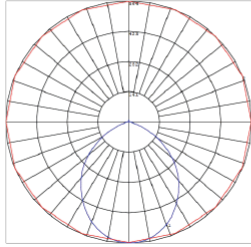

PHOTOMETRICS

RCAN4-W-10L-120V-5CT
 30' X 30' Area, 9' Mounting Height
 BUD Rating: B1-U2-G0

Compatible Dimmer List

MODEL NO.	BRAND	MODEL NO.	BRAND
SDM3/1000/WHTTE 1000W	AH	D-600R-IV 600W	LUTRON
SDM/600/WHTTE 600W	AH	DV-603PH-WH 600W	LUTRON
LUXDM600-12 600W	ALMOND	S-603PH-WH 600W	LUTRON
18024 600W	GE	AY-600P-WH	LUTRON
6683 600W	LEVITON	AYCL-153PH	LUTRON
6631-LA 600W	LEVITON	SELV-300P-WH	LUTRON
LIGHT ALMOND NO.6672 600W	LEVITON	DV-600P-WH	LUTRON
603-6631-A 600W	LEVITON	SCL-153PH-WH	LUTRON
6631-A 600W	LEVITON	DV-603P600W	LUTRON
White/Lvory/Light Almond IPI10-1LZ 600W	LEVITON	MACL-153MH-WH	LUTRON
6683 600W	LEVITON	S-600 600W	LUTRON
6631-LA 600W	LEVITON	DVCL-253PH	LUTRON
LIGHT ALMOND NO.6672 600W	LEVITON	DV-603PH-WH 600W	LUTRON
603-6631-A 600W	LEVITON	MSCL-OP153MH-WH	LUTRON
6631-A 600W	LEVITON	DV-600PH-WH 600W	LUTRON
White/Lvory/Light Almond IPI10-1LZ 600W	LEVITON	MACL-153MLH-WH	LUTRON
S-600-IV 600W	LUTRON	S-603PGH-WH 600W	LUTRON
S-600-AL 600W	LUTRON	S-10PH 1000W	LUTRON
SCL-153P-WH 600W	LUTRON	D-600RH-DK 600W	LUTRON
D-600R-WH 600W	LUTRON	TG-600PH-WH 600W	LUTRON