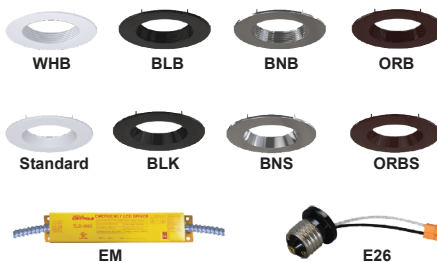

- cETLus Listed for Damp Locations
- CEC Title24 Compliant

WARRANTY

- 5 Year

RCAN4-W-5CT 4" Color Selectable Recessed Can

ORDERING INFORMATION

CATALOG #	Description
RCAN4-W-10L-120V-5CT	4", 10W, 700 Lumens, 27K/30K/35K/40K/50K

OPTIONS (Factory Installed)

BLK	- Black Housing and Smooth (white standard)
ORBS	- Oil Rubbed Bronze Housing and Smooth Trim (white standard)
EM	- External Battery Backup

ACCESSORIES (Order Separately)

RCAN4-W-BLB	- Black Baffle Trim
RCAN4-W-BNB	- Brushed Nickel Baffle Trim
RCAN4-W-ORB	- Oil Rubbed Bronze Baffle Trim
RCAN4-W-WHB	- White Baffle Trim
RCAN4-W-BNS	- Brushed Nickel Smooth Trim