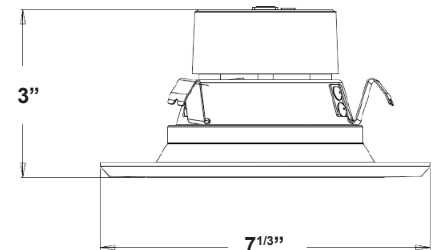

ACCESSORIES (Order Separately)

RCAN6-W-BLB	- Black Baffle Trim
RCAN6-W-BNB	- Brushed Nickel Baffle Trim
RCAN6-W-ORB	- Oil Rubbed Bronze Baffle Trim
RCAN6-W-WHB	- White Baffle Trim
RCAN6-W-BNS	- Brushed Nickel Smooth Trim