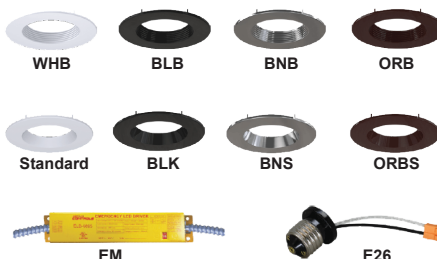

- cETLus Listed for Damp Locations
- CEC Title24 Compliant

WARRANTY

- 5 Year

RCAN6-W-5CT 6" Color Selectable Recessed Can

ORDERING INFORMATION

CATALOG #	Description
RCAN6-W-15L-120V-5CT	6", 15W, 1275 Lumens, 27K/30K/35K/40K/50K

OPTIONS (Factory Installed)

BLK	- Black Housng and Smooth (white standard)
ORBS	- Oil Rubbed Bronze Housng and Smooth Trim (white standard)
EM	- External Battery Backup

ACCESSORIES (Order Separately)

RCAN6-W-BLB	- Black Baffle Trim
RCAN6-W-BNB	- Brushed Nickel Baffle Trim
RCAN6-W-ORB	- Oil Rubbed Bronze Baffle Trim
RCAN6-W-WHB	- White Baffle Trim
RCAN6-W-BNS	- Brushed Nickel Smooth Trim

PHOTOMETRICS

RCAN6-W-15L-120V-5CT
 35' X 38' Area, 9' Mounting Height
 BUD Rating: B1-U2-G0

Compatible Dimmer List

MODEL NO.	BRAND	MODEL NO.	BRAND
SDM3/1000/WHTTE 1000W	AH	D-600R-IV 600W	LUTRON
SDM/600/WHTTE 600W	AH	DV-603PH-WH 600W	LUTRON
LUXDM600-12 600W	ALMOND	S-603PH-WH 600W	LUTRON
18024 600W	GE	AY-600P-WH	LUTRON
6683 600W	LEVITON	AYCL-153PH	LUTRON
6631-LA 600W	LEVITON	SELV-300P-WH	LUTRON
LIGHT ALMOND NO.6672 600W	LEVITON	DV-600P-WH	LUTRON
603-6631-A 600W	LEVITON	SCL-153PH-WH	LUTRON
6631-A 600W	LEVITON	DV-603P600W	LUTRON
White/Lvory/Light Almond IPI10-1LZ 600W	LEVITON	MACL-153MH-WH	LUTRON
6683 600W	LEVITON	S-600 600W	LUTRON
6631-LA 600W	LEVITON	DVCL-253PH	LUTRON
LIGHT ALMOND NO.6672 600W	LEVITON	DV-603PH-WH 600W	LUTRON
603-6631-A 600W	LEVITON	MSCL-OP153MH-WH	LUTRON
6631-A 600W	LEVITON	DV-600PH-WH 600W	LUTRON
White/Lvory/Light Almond IPI10-1LZ 600W	LEVITON	MACL-153MLH-WH	LUTRON
S-600-IV 600W	LUTRON	S-603PGH-WH 600W	LUTRON
S-600-AL 600W	LUTRON	S-10PH 1000W	LUTRON
SCL-153P-WH 600W	LUTRON	D-600RH-DK 600W	LUTRON
D-600R-WH 600W	LUTRON	TG-600PH-WH 600W	LUTRON