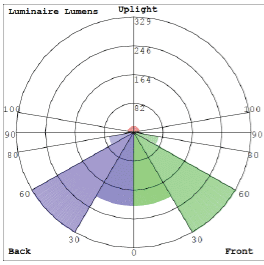

- cETLus Listed for Damp Locations
- CEC Title24 Compliant

WARRANTY

- 5 Year

RCAN6-W-5CT 6" Color Selectable Recessed Can

ORDERING INFORMATION

CATALOG #	Description
RCAN6-W-15L-120V-5CT	6", 15W, 1275 Lumens, 27K/30K/35K/40K/50K

PHOTOMETRICS

RCAN6-W-15L-120V-5CT
 35' X 38' Area, 9' Mounting Height
 BUD Rating: B1-U2-G0

Compatible Dimmer List

MODEL NO.	BRAND	MODEL NO.	BRAND
SDM3/1000/WHTTE 1000W	AH	D-600R-IV 600W	LUTRON
SDM/600/WHTTE 600W	AH	DV-603PH-WH 600W	LUTRON
LUXDM600-12 600W	ALMOND	S-603PH-WH 600W	LUTRON
18024 600W	GE	AY-600P-WH	LUTRON
6683 600W	LEVITON	AYCL-153PH	LUTRON
6631-LA 600W	LEVITON	SELV-300P-WH	LUTRON
LIGHT ALMOND NO.6672 600W	LEVITON	DV-600P-WH	LUTRON
603-6631-A 600W	LEVITON	SCL-153PH-WH	LUTRON
6631-A 600W	LEVITON	DV-603P600W	LUTRON
White/Lvory/Light Almond IPI10-1LZ 600W	LEVITON	MACL-153MH-WH	LUTRON
6683 600W	LEVITON	S-600 600W	LUTRON
6631-LA 600W	LEVITON	DVCL-253PH	LUTRON
LIGHT ALMOND NO.6672 600W	LEVITON	DV-603PH-WH 600W	LUTRON
603-6631-A 600W	LEVITON	MSCL-OP153MH-WH	LUTRON
6631-A 600W	LEVITON	DV-600PH-WH 600W	LUTRON
White/Lvory/Light Almond IPI10-1LZ 600W	LEVITON	MACL-153MLH-WH	LUTRON
S-600-IV 600W	LUTRON	S-603PGH-WH 600W	LUTRON
S-600-AL 600W	LUTRON	S-10PH 1000W	LUTRON
SCL-153P-WH 600W	LUTRON	D-600RH-DK 600W	LUTRON
D-600R-WH 600W	LUTRON	TG-600PH-WH 600W	LUTRON