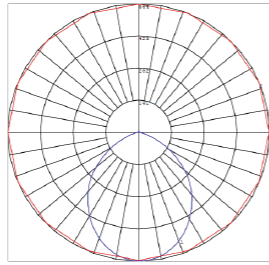

PHOTOMETRICS

RCAN6-W-15L-120V-5CT
 35' X 38' Area, 9' Mounting Height
 BUD Rating: B1-U2-G0

Compatible Dimmer List

MODEL NO.	BRAND	MODEL NO.	BRAND
SDM3/1000/WHTTE 1000W	AH	D-600R-IV 600W	LUTRON
SDM/600/WHTTE 600W	AH	DV-603PH-WH 600W	LUTRON
LUXDM600-12 600W	ALMOND	S-603PH-WH 600W	LUTRON
18024 600W	GE	AY-600P-WH	LUTRON
6683 600W	LEVITON	AYCL-153PH	LUTRON
6631-LA 600W	LEVITON	SELV-300P-WH	LUTRON
LIGHT ALMOND NO.6672 600W	LEVITON	DV-600P-WH	LUTRON
603-6631-A 600W	LEVITON	SCL-153PH-WH	LUTRON
6631-A 600W	LEVITON	DV-603P600W	LUTRON
White/Lvory/Light Almond IPI10-1LZ 600W	LEVITON	MACL-153MH-WH	LUTRON
6683 600W	LEVITON	S-600 600W	LUTRON
6631-LA 600W	LEVITON	DVCL-253PH	LUTRON
LIGHT ALMOND NO.6672 600W	LEVITON	DV-603PH-WH 600W	LUTRON
603-6631-A 600W	LEVITON	MSCL-OP153MH-WH	LUTRON
6631-A 600W	LEVITON	DV-600PH-WH 600W	LUTRON
White/Lvory/Light Almond IPI10-1LZ 600W	LEVITON	MACL-153MLH-WH	LUTRON
S-600-IV 600W	LUTRON	S-603PGH-WH 600W	LUTRON
S-600-AL 600W	LUTRON	S-10PH 1000W	LUTRON
SCL-153P-WH 600W	LUTRON	D-600RH-DK 600W	LUTRON
D-600R-WH 600W	LUTRON	TG-600PH-WH 600W	LUTRON