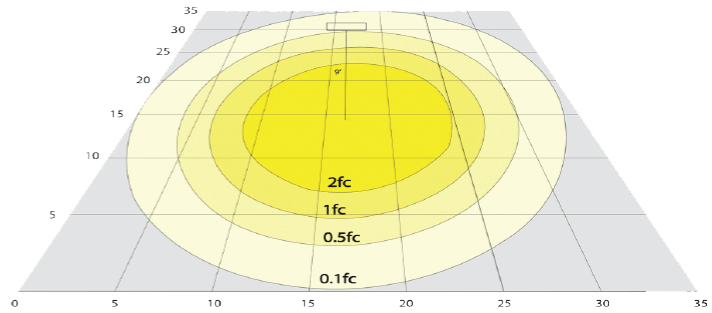

PHOTOMETRICS

RCAN6-W-15L-120V-5CT
 35' X 38' Area, 9' Mounting Height
 BUD Rating: B1-U2-G0

Compatible Dimmer List

MODEL NO.	BRAND	MODEL NO.	BRAND
SDM3/1000/WHTTE 1000W	AH	D-600R-IV 600W	LUTRON
SDM/600/WHTTE 600W	AH	DV-603PH-WH 600W	LUTRON
LUXDM600-12 600W	ALMOND	S-603PH-WH 600W	LUTRON
18024 600W	GE	AY-600P-WH	LUTRON
6683 600W	LEVITON	AYCL-153PH	LUTRON
6631-LA 600W	LEVITON	SELV-300P-WH	LUTRON
LIGHT ALMOND NO.6672 600W	LEVITON	DV-600P-WH	LUTRON
603-6631-A 600W	LEVITON	SCL-153PH-WH	LUTRON
6631-A 600W	LEVITON	DV-603P600W	LUTRON
White/Lvory/Light Almond IPI10-1LZ 600W	LEVITON	MACL-153MH-WH	LUTRON
6683 600W	LEVITON	S-600 600W	LUTRON
6631-LA 600W	LEVITON	DVCL-253PH	LUTRON
LIGHT ALMOND NO.6672 600W	LEVITON	DV-603PH-WH 600W	LUTRON
603-6631-A 600W	LEVITON	MSCL-OP153MH-WH	LUTRON
6631-A 600W	LEVITON	DV-600PH-WH 600W	LUTRON
White/Lvory/Light Almond IPI10-1LZ 600W	LEVITON	MACL-153MLH-WH	LUTRON
S-600-IV 600W	LUTRON	S-603PGH-WH 600W	LUTRON
S-600-AL 600W	LUTRON	S-10PH 1000W	LUTRON
SCL-153P-WH 600W	LUTRON	D-600RH-DK 600W	LUTRON
D-600R-WH 600W	LUTRON	TG-600PH-WH 600W	LUTRON