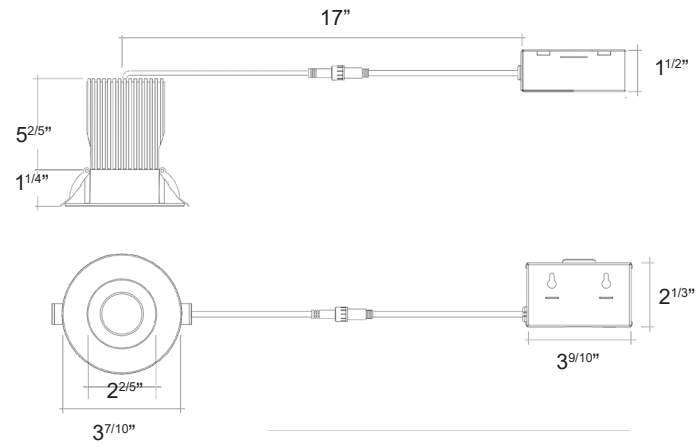

Accessories (Order Separately)

RDL1-EN-WHS	- White Square Trim (RDL1)
RDL1-EN-BKS	- Black Square Trim (RDL1)
RDL1-EN-BKR	- Black Round Trim (RDL1)
RDL3-EN-WHS	- White Square Trim (RDL3)
RDL3-EN-BKS	- Black Square Trim (RDL3)
RDL3-EN-BKR	- Black Round Trim (RDL3)
RDL4-EN-WHS	- White Square Trim (RDL4)
RDL4-EN-BKS	- Black Square Trim (RDL4)
RDL4-EN-BKR	- Black Round Trim (RDL4)
RDL4-EN-BZS	- Bronze Square Trim (RDL4)
RDL4-EN-BZR	- Bronze Round Trim (RDL4)
RDL6-EN-WHS	- White Square Trim (RDL6)
RDL6-EN-BKS	- Black Square Trim (RDL6)
RDL6-EN-BKR	- Black Round Trim (RDL6)
RCAN-EN-MTGP	- Universal Plate With Hanging Bars
RDL-EN-RUNVP	- Universal Rough In Plate Extra Long
RCAN-EN-EXT6	- 6' Extension Cable
RCAN-EN-EXT10	- 10' Extension Cable
RCAN-EN-EXT12	- 12' Extension Cable
EM15-EN	- 15W Battery (Only Available for RDL1-EN Models)
EM25-EN	- 25W Battery
OPT24-EN	- Field Installable 24° Lens (Not Available for RDL3-EN Models)
OPT60-EN	- Field Installable 60° Lens (Not Available for RDL1-EN or RDL3-EN Models)
RDL-GR	- 4"-8" Goof Ring

DIMENSIONS

RDL1-EN

RDL3-EN

**RDL4-EN
(15W)**

**RDL4-EN
(18W)**

**RDL6-EN
(Round)**

**RDL6-EN
(Square)**