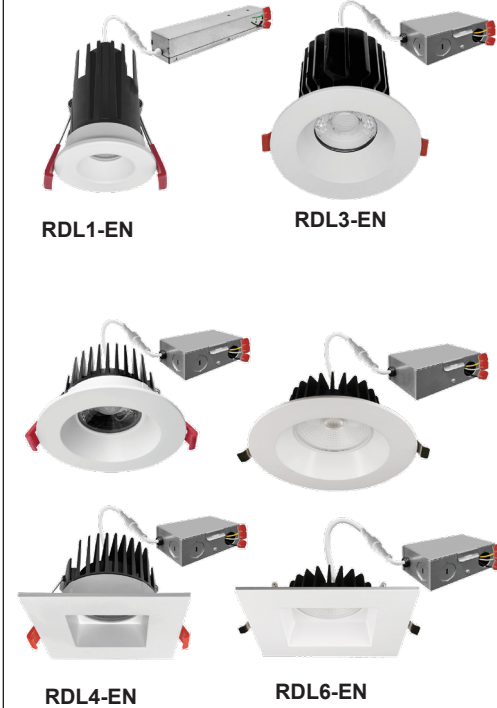

CODE COMPLIANCE

- cETLus Listed for Wet Locations
- CEC Title24 Compliant
- Energy Star Rated
- FCC Compliant

WARRANTY

- 5 Year

ORDERING INFORMATION

CATALOG #	Description
RDL1-EN-7L-120V-5CT	1" 7W, 550 Lm, 120V, 27K/30K/35K/40K/50K
RDL3-EN-15W-120V-5CT	2 ²⁵ / ₈ ", 15W, 1000 Lm, 120V, 27K/30K/35K/40K/50K
RDL4-EN-12W-120V-MCT	3", 12W, 850 Lm, 120V, 30-18K Warm Dimming
RDL4-EN-15W-120V-5CT	3", 15W, 1100 Lm, 120V, 27K/30K/35K/40K/50K
RDL4-EN-15W-QT-5CT	3", 15W, 1100 Lm, 120-277V, 27K/30K/35K/40K/50K
RDL4-EN-18W-120V-5CT	3", 18W, 1500 Lm, 120V, 27K/30K/35K/40K/50K
RDL6-EN-24W-120V-5CT	3 ³ / ₈ ", 24W, 1800 Lm, 120V, 27K/30K/35K/40K/50K

Options/Accessories on 2nd Page

RDL-EN
Color Selectable
Downlight

OPTIONS / ACCESSORIES

Options (Factory Installed)

EM	- Emergency Battery Backup
24D	- 24° Beam Angle (standard 38°)
60D	- 60° Beam Angle (standard 38°)

Accessories (Order Separately)

RDL1-EN-WHS	- White Square Trim (RDL1)
RDL1-EN-BKS	- Black Square Trim (RDL1)
RDL1-EN-BKR	- Black Round Trim (RDL1)
RDL3-EN-WHS	- White Square Trim (RDL3)
RDL3-EN-BKS	- Black Square Trim (RDL3)
RDL3-EN-BKR	- Black Round Trim (RDL3)
RDL4-EN-WHS	- White Square Trim (RDL4)
RDL4-EN-BKS	- Black Square Trim (RDL4)
RDL4-EN-BKR	- Black Round Trim (RDL4)
RDL4-EN-BZS	- Bronze Square Trim (RDL4)
RDL4-EN-BZR	- Bronze Round Trim (RDL4)
RDL6-EN-WHS	- White Square Trim (RDL6)
RDL6-EN-BKS	- Black Square Trim (RDL6)
RDL6-EN-BKR	- Black Round Trim (RDL6)
RCAN-EN-MTGP	- Universal Plate With Hanging Bars
RDL-EN-RUNVP	- Universal Rough In Plate Extra Long
RCAN-EN-EXT6	- 6' Extension Cable
RCAN-EN-EXT10	- 10' Extension Cable
RCAN-EN-EXT12	- 12' Extension Cable
EM15-EN	- 15W Battery (Only Available for RDL1-EN Models)
EM25-EN	- 25W Battery
OPT24-EN	- Field Installable 24° Lens (Not Available for RDL3-EN Models)
OPT60-EN	- Field Installable 60° Lens (Not Available for RDL1-EN or RDL3-EN Models)
RDL-GR	- 4"-8" Goof Ring