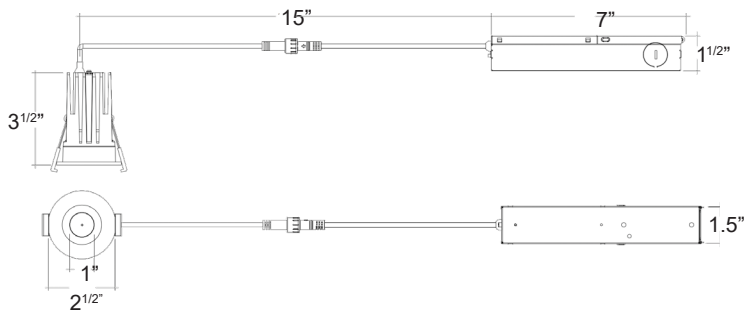

Accessories (Order Separately)

RDL1-EN-WHS	- White Square Trim (RDL1)
RDL1-EN-BKS	- Black Square Trim (RDL1)
RDL1-EN-BKR	- Black Round Trim (RDL1)
RDL3-EN-WHS	- White Square Trim (RDL3)
RDL3-EN-BKS	- Black Square Trim (RDL3)
RDL3-EN-BKR	- Black Round Trim (RDL3)
RDL4-EN-WHS	- White Square Trim (RDL4)
RDL4-EN-BKS	- Black Square Trim (RDL4)
RDL4-EN-BKR	- Black Round Trim (RDL4)
RDL4-EN-BZS	- Bronze Square Trim (RDL4)
RDL4-EN-BZR	- Bronze Round Trim (RDL4)
RDL6-EN-WHS	- White Square Trim (RDL6)
RDL6-EN-BKS	- Black Square Trim (RDL6)
RDL6-EN-BKR	- Black Round Trim (RDL6)
RCAN-EN-MTGP	- Universal Plate With Hanging Bars
RDL-EN-RUNVP	- Universal Rough In Plate Extra Long
RCAN-EN-EXT6	- 6' Extension Cable
RCAN-EN-EXT10	- 10' Extension Cable
RCAN-EN-EXT12	- 12' Extension Cable
EM15-EN	- 15W Battery (Only Available for RDL1-EN Models)
EM25-EN	- 25W Battery
OPT24-EN	- Field Installable 24° Lens (Not Available for RDL3-EN Models)
OPT60-EN	- Field Installable 60° Lens (Not Available for RDL1-EN or RDL3-EN Models)
RDL-GR	- 4"-8" Goof Ring

DIMENSIONS

RDL1-EN

RDL3-EN

**RDL4-EN
(15W)**

**RDL4-EN
(18W)**

**RDL6-EN
(Round)**

**RDL6-EN
(Square)**