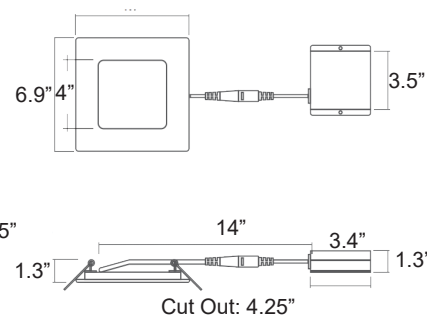

## ACCESSORIES (Order Separately, Ships on Side)

SD9-JBOX6 - 6' JBox Connector Extension Cable  
 SD9-JBOX10 - 10' JBox Connector Extension Cable  
 SD9-JBOX12 - 12' Jbox Connector Extension Cable  
 SD9-4-RI - 4" Rough-In Plate (6.5" x 13.25")  
 SD9-6-RI - 6" Rough-In Plate (8.5" x 17.25")  
 SD9-8-RI - 8" Rough-In Plate (10.5" x 26")  
 SD9-URI - Rough-In Plate (7" x 26")  
 EM15-EN - 15W Emergency Battery  
 EM25-EN - 25W Emergency Battery  
 SD9-GR4 - 4" Goof Ring  
 SD9-GR6 - 6" Goof Ring  
 SD9-GR8 - 8" Goof Ring

**3" Round**

**3" Square**

**4" Round**

**6" Round**

**8" Round**

**10" Round**

**4" Square**

**6" Square**