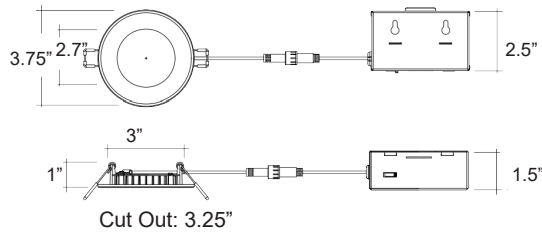

Options (Factory Installed)

EM - Emergency Backup Battery

ACCESSORIES (Order Separately, Ships on Side)

SD9-3R-BZ - Round 3" Bronze Trim
SD9-3R-BK - Round 3" Black Trim
SD9-3R-BN - Round 3" Brushed Nickel Trim
SD9-4R-BZ - Round 4" Bronze Trim
SD9-4S-BZ - Square 4" Bronze Trim
SD9-4R-BK - Round 4" Black Trim
SD9-4S-BK - Square 4" Black Trim
SD9-4R-BN - Round 4" Brushed Nickel Trim
SD9-4S-BN - Square 4" Brushed Nickel Trim
SD9-6R-BZ - Round 6" Bronze Trim
SD9-6S-BZ - Square 6" Bronze Trim
SD9-6R-BK - Round 6" Black Trim
SD9-6S-BK - Square 6" Black Trim
SD9-6R-BN - Round 6" Brushed Nickel Trim
SD9-6S-BN - Square 6" Brushed Nickel Trim

ACCESSORIES (Order Separately, Ships on Side)

SD9-JBOX6 - 6' JBox Connector Extension Cable
SD9-JBOX10 - 10' JBox Connector Extension Cable
SD9-JBOX12 - 12' Jbox Connector Extension Cable
SD9-4-RI - 4" Rough-In Plate (6.5" x 13.25")
SD9-6-RI - 6" Rough-In Plate (8.5" x 17.25")
SD9-8-RI - 8" Rough-In Plate (10.5" x 26")
SD9-URI - Rough-In Plate (7" x 26")
EM15-EN - 15W Emergency Battery
EM25-EN - 25W Emergency Battery
SD9-GR4 - 4" Goof Ring
SD9-GR6 - 6" Goof Ring
SD9-GR8 - 8" Goof Ring

3" Round