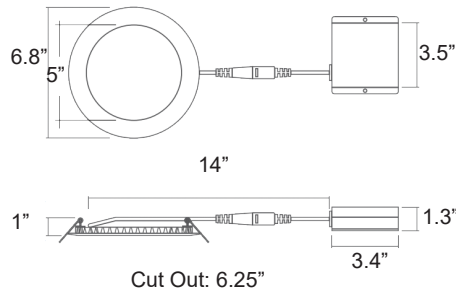

## ACCESSORIES (Order Separately, Ships on Side)

SD9-3R-BZ - Round 3" Bronze Trim  
 SD9-3R-BK - Round 3" Black Trim  
 SD9-3R-BN - Round 3" Brushed Nickel Trim  
 SD9-4R-BZ - Round 4" Bronze Trim  
 SD9-4S-BZ - Square 4" Bronze Trim  
 SD9-4R-BK - Round 4" Black Trim  
 SD9-4S-BK - Square 4" Black Trim  
 SD9-4R-BN - Round 4" Brushed Nickel Trim  
 SD9-4S-BN - Square 4" Brushed Nickel Trim  
 SD9-6R-BZ - Round 6" Bronze Trim  
 SD9-6S-BZ - Square 6" Bronze Trim  
 SD9-6R-BK - Round 6" Black Trim  
 SD9-6S-BK - Square 6" Black Trim  
 SD9-6R-BN - Round 6" Brushed Nickel Trim  
 SD9-6S-BN - Square 6" Brushed Nickel Trim

## ACCESSORIES (Order Separately, Ships on Side)

SD9-JBOX6 - 6' JBox Connector Extension Cable  
 SD9-JBOX10 - 10' JBox Connector Extension Cable  
 SD9-JBOX12 - 12' Jbox Connector Extension Cable  
 SD9-4-RI - 4" Rough-In Plate (6.5" x 13.25")  
 SD9-6-RI - 6" Rough-In Plate (8.5" x 17.25")  
 SD9-8-RI - 8" Rough-In Plate (10.5" x 26")  
 SD9-URI - Rough-In Plate (7" x 26")  
 EM15-EN - 15W Emergency Battery  
 EM25-EN - 25W Emergency Battery  
 SD9-GR4 - 4" Goof Ring  
 SD9-GR6 - 6" Goof Ring  
 SD9-GR8 - 8" Goof Ring

**3" Round**

**3" Square**

**4" Round**

**6" Round**

**8" Round**

**10" Round**

**4" Square**

**6" Square**