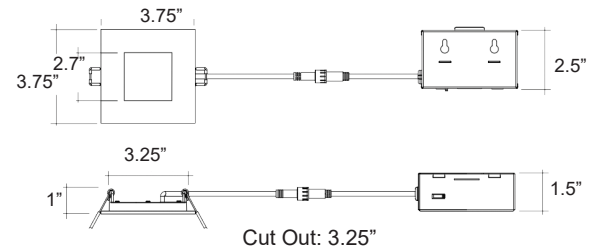

Options (Factory Installed)

EM - Emergency Backup Battery

ACCESSORIES (Order Separately, Ships on Side)

SD9-3R-BZ - Round 3" Bronze Trim
SD9-3R-BK - Round 3" Black Trim
SD9-3R-BN - Round 3" Brushed Nickel Trim
SD9-4R-BZ - Round 4" Bronze Trim
SD9-4S-BZ - Square 4" Bronze Trim
SD9-4R-BK - Round 4" Black Trim
SD9-4S-BK - Square 4" Black Trim
SD9-4R-BN - Round 4" Brushed Nickel Trim
SD9-4S-BN - Square 4" Brushed Nickel Trim
SD9-6R-BZ - Round 6" Bronze Trim
SD9-6S-BZ - Square 6" Bronze Trim
SD9-6R-BK - Round 6" Black Trim
SD9-6S-BK - Square 6" Black Trim
SD9-6R-BN - Round 6" Brushed Nickel Trim
SD9-6S-BN - Square 6" Brushed Nickel Trim

ACCESSORIES (Order Separately, Ships on Side)

SD9-JBOX6 - 6' JBox Connector Extension Cable
SD9-JBOX10 - 10' JBox Connector Extension Cable
SD9-JBOX12 - 12' Jbox Connector Extension Cable
SD9-4-RI - 4" Rough-In Plate (6.5" x 13.25")
SD9-6-RI - 6" Rough-In Plate (8.5" x 17.25")
SD9-8-RI - 8" Rough-In Plate (10.5" x 26")
SD9-URI - Rough-In Plate (7" x 26")
EM15-EN - 15W Emergency Battery
EM25-EN - 25W Emergency Battery
SD9-GR4 - 4" Goof Ring
SD9-GR6 - 6" Goof Ring
SD9-GR8 - 8" Goof Ring

3" Square