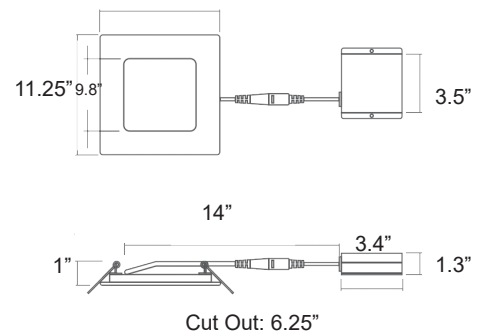

## ACCESSORIES (Order Separately, Ships on Side)

SD9-JBOX6 - 6' JBox Connector Extension Cable  
 SD9-JBOX10 - 10' JBox Connector Extension Cable  
 SD9-JBOX12 - 12' Jbox Connector Extension Cable  
 SD9-4-RI - 4" Rough-In Plate (6.5" x 13.25")  
 SD9-6-RI - 6" Rough-In Plate (8.5" x 17.25")  
 SD9-8-RI - 8" Rough-In Plate (10.5" x 26")  
 SD9-URI - Rough-In Plate (7" x 26")  
 EM15-EN - 15W Emergency Battery  
 EM25-EN - 25W Emergency Battery  
 SD9-GR4 - 4" Goof Ring  
 SD9-GR6 - 6" Goof Ring  
 SD9-GR8 - 8" Goof Ring

**3" Round**

**3" Square**

**4" Round**

**6" Round**

**8" Round**

**10" Round**

**4" Square**

**6" Square**