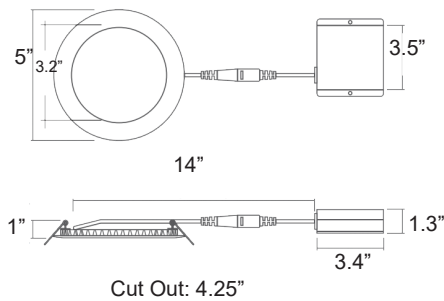

## ACCESSORIES (Order Separately, Ships on Side)

SD9-3R-BZ - Round 3" Bronze Trim  
 SD9-3R-BK - Round 3" Black Trim  
 SD9-3R-BN - Round 3" Brushed Nickel Trim  
 SD9-4R-BZ - Round 4" Bronze Trim  
 SD9-4S-BZ - Square 4" Bronze Trim  
 SD9-4R-BK - Round 4" Black Trim  
 SD9-4S-BK - Square 4" Black Trim  
 SD9-4R-BN - Round 4" Brushed Nickel Trim  
 SD9-4S-BN - Square 4" Brushed Nickel Trim  
 SD9-6R-BZ - Round 6" Bronze Trim  
 SD9-6S-BZ - Square 6" Bronze Trim  
 SD9-6R-BK - Round 6" Black Trim  
 SD9-6S-BK - Square 6" Black Trim  
 SD9-6R-BN - Round 6" Brushed Nickel Trim  
 SD9-6S-BN - Square 6" Brushed Nickel Trim

## ACCESSORIES (Order Separately, Ships on Side)

SD9-JBOX6 - 6' JBox Connector Extension Cable  
 SD9-JBOX10 - 10' JBox Connector Extension Cable  
 SD9-JBOX12 - 12' Jbox Connector Extension Cable  
 SD9-4-RI - 4" Rough-In Plate (6.5" x 13.25")  
 SD9-6-RI - 6" Rough-In Plate (8.5" x 17.25")  
 SD9-8-RI - 8" Rough-In Plate (10.5" x 26")  
 SD9-URI - Rough-In Plate (7" x 26")  
 EM15-EN - 15W Emergency Battery  
 EM25-EN - 25W Emergency Battery  
 SD9-GR4 - 4" Goof Ring  
 SD9-GR6 - 6" Goof Ring  
 SD9-GR8 - 8" Goof Ring

**3" Round**

**3" Square**

**4" Round**

**6" Round**

**8" Round**

**10" Round**

**4" Square**

**6" Square**