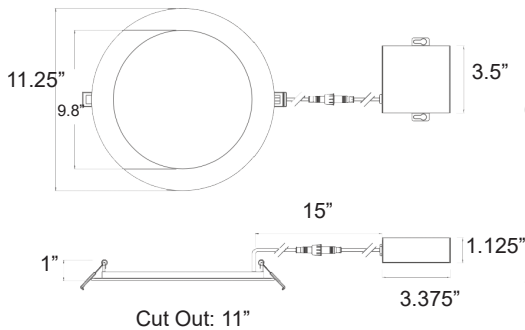

## ACCESSORIES (Order Separately, Ships on Side)

SD9-JBOX6 - 6' JBox Connector Extension Cable  
 SD9-JBOX10 - 10' JBox Connector Extension Cable  
 SD9-JBOX12 - 12' Jbox Connector Extension Cable  
 SD9-4-RI - 4" Rough-In Plate (6.5" x 13.25")  
 SD9-6-RI - 6" Rough-In Plate (8.5" x 17.25")  
 SD9-8-RI - 8" Rough-In Plate (10.5" x 26")  
 SD9-URI - Rough-In Plate (7" x 26")  
 EM15-EN - 15W Emergency Battery  
 EM25-EN - 25W Emergency Battery  
 SD9-GR4 - 4" Goof Ring  
 SD9-GR6 - 6" Goof Ring  
 SD9-GR8 - 8" Goof Ring

**3" Round**

**3" Square**

**4" Round**

**6" Round**

**8" Round**

**10" Round**

**4" Square**

**6" Square**

**8" Square**