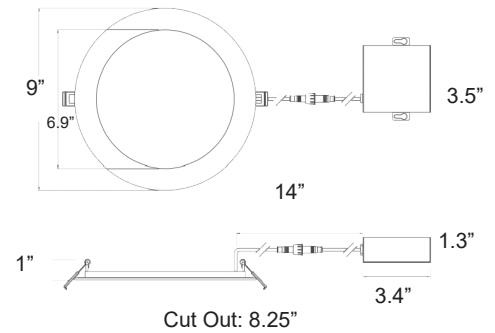

## ACCESSORIES (Order Separately, Ships on Side)

SD9-JBOX6 - 6' JBox Connector Extension Cable  
 SD9-JBOX10 - 10' JBox Connector Extension Cable  
 SD9-JBOX12 - 12' Jbox Connector Extension Cable  
 SD9-4-RI - 4" Rough-In Plate (6.5" x 13.25")  
 SD9-6-RI - 6" Rough-In Plate (8.5" x 17.25")  
 SD9-8-RI - 8" Rough-In Plate (10.5" x 26")  
 SD9-URI - Rough-In Plate (7" x 26")  
 EM15-EN - 15W Emergency Battery  
 EM25-EN - 25W Emergency Battery  
 SD9-GR4 - 4" Goof Ring  
 SD9-GR6 - 6" Goof Ring  
 SD9-GR8 - 8" Goof Ring

**3" Round**

**3" Square**

**4" Round**

**6" Round**

**8" Round**

**10" Round**

**4" Square**

**6" Square**

**8" Square**