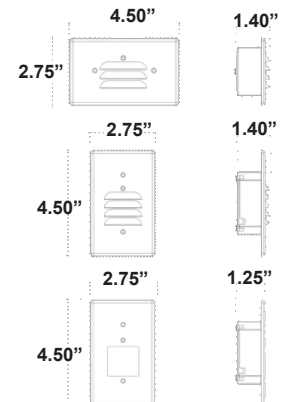

ORDERING INFORMATION

CATALOG #	Description
STP7-EN-2L-120V-27K-*	2W, 250 Lumens, 120V, 2700K
STP7-EN-2L-120V-30K-*	2W, 250 Lumens, 120V, 3000K
STP7-EN-2L-120V-40K-*	2W, 250 Lumens, 120V, 4000K

*Specify Color: **WH, BK, BZ**