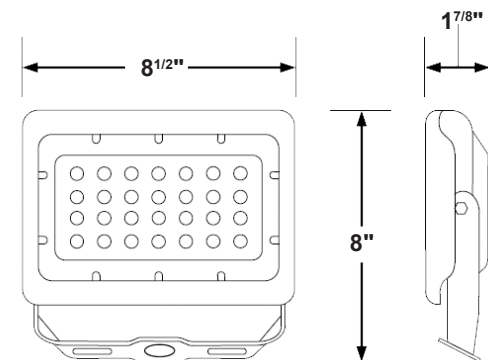

OPTIONS (Factory Installed)

10YR - 10 Year Warranty

ACCESSORIES (Ships on Side)

- VLAL29-B-49L-WG - Wire Guard
- VLAL29-B-49L-HS - Half Glare Shield
- VLAL29-B-49L-GS - Full Glare Shield

VLAL29-B-49L
Multi-Purpose Area Light

PHOTOMETRICS

VLAL29-B-49L-QT-30K
Mounting Height: 25'

3.6 lbs

Orientation

BUG Rating: B2-U2-G1

Zone	Lumens	%
FL - Front - Low (0-30)	821	15%
FM - Front - Medium (30-60)	1,551	28%
FH - Front - High (60-80)	405	7%
FVH - Front - Very High (80-90)	12	0%
Total Forward Light	2,788	50%
BL - Back - Low (0-30)	824	15%
BM - Back - Medium (30-60)	1,583	28%
BH - Back - High (60-80)	400	7%
BVH - Back - Very High (80-90)	11	0%
Total Back Light	2,818	50%
UL - Up Light - Low (90-100)	2	0%
UH - Up Light - High (100-180)	18	0%
Total Up Light	20	0%
Total Lumens	5,626	100%

EPA Rating

Area	Knuckle	Yoke
Front	0.15 s.f.	0.13 s.f.
Side	0.18 s.f.	0.13 s.f.
Face	0.73 s.f.	0.57 s.f.