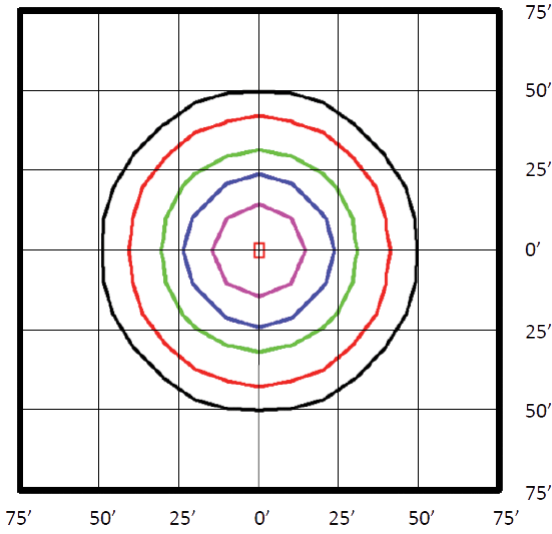

PHOTOMETRICS

VLAL29-B-49L-QT-30K
Mounting Height: 25'

3.6 lbs

Orientation

BUG Rating: B2-U2-G1

Zone	Lumens	%
FL - Front - Low (0-30)	821	15%
FM - Front - Medium (30-60)	1,551	28%
FH - Front - High (60-80)	405	7%
FVH - Front - Very High (80-90)	12	0%
Total Forward Light	2,788	50%
BL - Back - Low (0-30)	824	15%
BM - Back - Medium (30-60)	1,583	28%
BH - Back - High (60-80)	400	7%
BVH - Back - Very High (80-90)	11	0%
Total Back Light	2,818	50%
UL - Up Light - Low (90-100)	2	0%
UH - Up Light - High (100-180)	18	0%
Total Up Light	20	0%
Total Lumens	5,626	100%

EPA Rating

Area	Knuckle	Yoke
Front	0.15 s.f.	0.13 s.f.
Side	0.18 s.f.	0.13 s.f.
Face	0.73 s.f.	0.57 s.f.