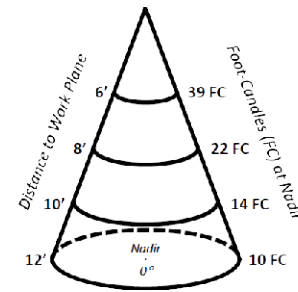

Cone of Light