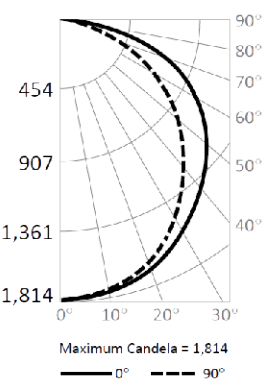

## PHOTOMETRICS

Candlepower Summary		
	0°	90°
0°	1,009	1,009
10°	986	992
20°	943	923
30°	870	815
40°	773	685
50°	664	534
60°	555	380
70°	404	224
80°	201	87
90°	3	1

Zonal Lumen Summary		
Zone	Lumens	% Fixture
0° - 10°	95	3.2%
0° - 20°	368	12.4%
0° - 30°	779	26.2%
0° - 40°	1,274	42.9%
0° - 50°	1,787	60.2%
0° - 60°	2,262	76.2%
0° - 70°	2,649	89.2%
0° - 80°	2,897	97.6%
0° - 90°	2,969	100.0%
90° - 180°	0	0%
0° - 180°	2,969	100.0%

Cone of Light

VLCBRK-B-22-23L-QT-50K

Candlepower Summary		
	0°	90°
0°	1,413	1,413
10°	1,388	1,387
20°	1,329	1,291
30°	1,230	1,144
40°	1,092	958
50°	936	750
60°	779	533
70°	568	314
80°	282	125
90°	4	5

Zonal Lumen Summary		
Zone	Lumens	% Fixture
0° - 10°	135	3.2%
0° - 20°	520	12.4%
0° - 30°	1,100	26.3%
0° - 40°	1,798	42.9%
0° - 50°	2,524	60.2%
0° - 60°	3,194	76.2%
0° - 70°	3,740	89.2%
0° - 80°	4,089	97.6%
0° - 90°	4,191	100.0%
90° - 180°	0	0%
0° - 180°	4,191	100.0%

Cone of Light

VLCBRK-B-22-33L-QT-50K

Candlepower Summary		
	0°	90°
0°	1,024	1,024
10°	1,002	1,007
20°	957	953
30°	886	843
40°	782	719
50°	671	566
60°	564	414
70°	420	253
80°	234	102
90°	0	0

Zonal Lumen Summary		
Zone	Lumens	% Fixture
0° - 10°	96	3.1%
0° - 20°	372	12.2%
0° - 30°	788	25.8%
0° - 40°	1,289	42.1%
0° - 50°	1,811	59.2%
0° - 60°	2,296	75.1%
0° - 70°	2,699	88.2%
0° - 80°	2,969	97.1%
0° - 90°	3,059	100.0%
90° - 180°	0	0%
0° - 180°	3,059	100.0%

Cone of Light

VLCBRK-B-24-23L-QT-50K

Candlepower Summary		
	0°	90°
0°	1,814	1,814
10°	1,784	1,777
20°	1,701	1,664
30°	1,566	1,481
40°	1,385	1,249
50°	1,187	984
60°	981	699
70°	729	415
80°	378	158
90°	5	2