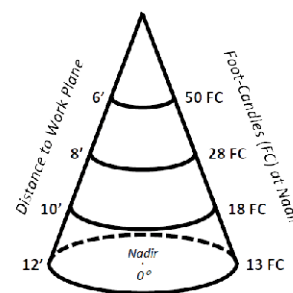

Cone of Light