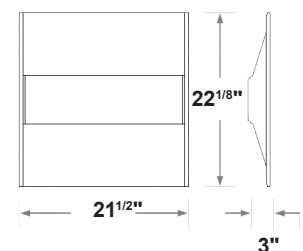

OPTIONS (Factory Installed)

- 10YR - 10 Year Warranty