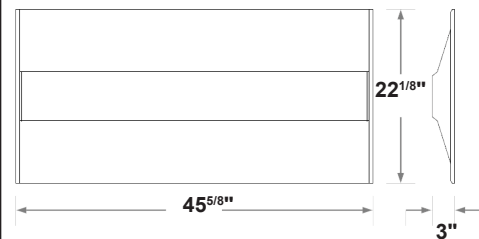

OPTIONS (Factory Installed)

- 10YR - 10 Year Warranty