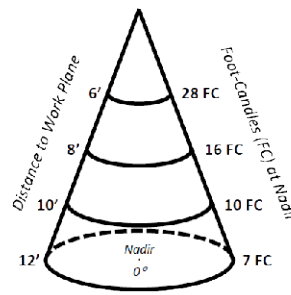

Cone of Light