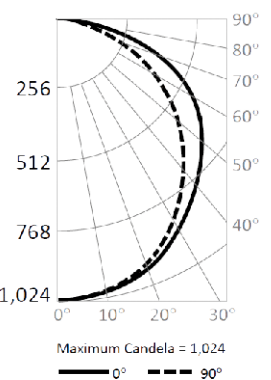

## PHOTOMETRICS

Candlepower Summary		
	0°	90°
0°	1,009	1,009
10°	986	992
20°	943	923
30°	870	815
40°	773	685
50°	664	534
60°	555	380
70°	404	224
80°	201	87
90°	3	1

Zonal Lumen Summary		
Zone	Lumens	% Fixture
0° - 10°	95	3.2%
0° - 20°	368	12.4%
0° - 30°	779	26.2%
0° - 40°	1,274	42.9%
0° - 50°	1,787	60.2%
0° - 60°	2,262	76.2%
0° - 70°	2,649	89.2%
0° - 80°	2,897	97.6%
0° - 90°	2,969	100.0%
90° - 180°	0	0%
0° - 180°	2,969	100.0%

Cone of Light

VLCBRK-B-22-23L-QT-50K

Candlepower Summary		
	0°	90°
0°	1,413	1,413
10°	1,388	1,387
20°	1,329	1,291
30°	1,230	1,144
40°	1,092	958
50°	936	750
60°	779	533
70°	568	314
80°	282	125
90°	4	5

Zonal Lumen Summary		
Zone	Lumens	% Fixture
0° - 10°	135	3.2%
0° - 20°	520	12.4%
0° - 30°	1,100	26.3%
0° - 40°	1,798	42.9%
0° - 50°	2,524	60.2%
0° - 60°	3,194	76.2%
0° - 70°	3,740	89.2%
0° - 80°	4,089	97.6%
0° - 90°	4,191	100.0%
90° - 180°	0	0%
0° - 180°	4,191	100.0%

Cone of Light

VLCBRK-B-22-33L-QT-50K

Candlepower Summary		
	0°	90°
0°	1,024	1,024
10°	1,002	1,007
20°	957	953
30°	886	843
40°	782	719
50°	671	566
60°	564	414
70°	420	253
80°	234	102
90°	0	0

Zonal Lumen Summary		
Zone	Lumens	% Fixture
0° - 10°	96	3.1%
0° - 20°	372	12.2%
0° - 30°	788	25.8%
0° - 40°	1,289	42.1%
0° - 50°	1,811	59.2%
0° - 60°	2,296	75.1%
0° - 70°	2,699	88.2%
0° - 80°	2,969	97.1%
0° - 90°	3,059	100.0%
90° - 180°	0	0%
0° - 180°	3,059	100.0%

Cone of Light

VLCBRK-B-24-23L-QT-50K

Candlepower Summary		
	0°	90°
0°	1,814	1,814
10°	1,784	1,777
20°	1,701	1,664
30°	1,566	1,481
40°	1,385	1,249
50°	1,187	984
60°	981	699
70°	729	415
80°	378	158
90°	5	2