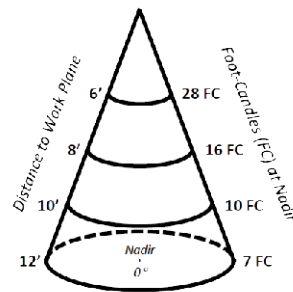

## PHOTOMETRICS

Candlepower Summary		
	0°	90°
0°	1,009	1,009
10°	986	992
20°	943	923
30°	870	815
40°	773	685
50°	664	534
60°	555	380
70°	404	224
80°	201	87
90°	3	1

Zonal Lumen Summary		
Zone	Lumens	% Fixture
0° - 10°	95	3.2%
0° - 20°	368	12.4%
0° - 30°	779	26.2%
0° - 40°	1,274	42.9%
0° - 50°	1,787	60.2%
0° - 60°	2,262	76.2%
0° - 70°	2,649	89.2%
0° - 80°	2,897	97.6%
0° - 90°	2,969	100.0%
90° - 180°	0	0%
0° - 180°	2,969	100.0%

Cone of Light

VLCBRK-B-22-23L-QT-50K

Candlepower Summary		
	0°	90°
0°	1,413	1,413
10°	1,388	1,387
20°	1,329	1,291
30°	1,230	1,144
40°	1,092	958
50°	936	750
60°	779	533
70°	568	314
80°	282	125
90°	4	5

Zonal Lumen Summary		
Zone	Lumens	% Fixture
0° - 10°	135	3.2%
0° - 20°	520	12.4%
0° - 30°	1,100	26.3%
0° - 40°	1,798	42.9%
0° - 50°	2,524	60.2%
0° - 60°	3,194	76.2%
0° - 70°	3,740	89.2%
0° - 80°	4,089	97.6%
0° - 90°	4,191	100.0%
90° - 180°	0	0%
0° - 180°	4,191	100.0%

Cone of Light

VLCBRK-B-22-33L-QT-50K

Candlepower Summary		
	0°	90°
0°	1,024	1,024
10°	1,002	1,007
20°	957	953
30°	886	843
40°	782	719
50°	671	566
60°	564	414
70°	420	253
80°	234	102
90°	0	0

Zonal Lumen Summary		
Zone	Lumens	% Fixture
0° - 10°	96	3.1%
0° - 20°	372	12.2%
0° - 30°	788	25.8%
0° - 40°	1,289	42.1%
0° - 50°	1,811	59.2%
0° - 60°	2,296	75.1%
0° - 70°	2,699	88.2%
0° - 80°	2,969	97.1%
0° - 90°	3,059	100.0%
90° - 180°	0	0%
0° - 180°	3,059	100.0%

Cone of Light

VLCBRK-B-24-23L-QT-50K

Candlepower Summary		
	0°	90°
0°	1,814	1,814
10°	1,784	1,777
20°	1,701	1,664
30°	1,566	1,481
40°	1,385	1,249
50°	1,187	984
60°	981	699
70°	729	415
80°	378	158
90°	5	2